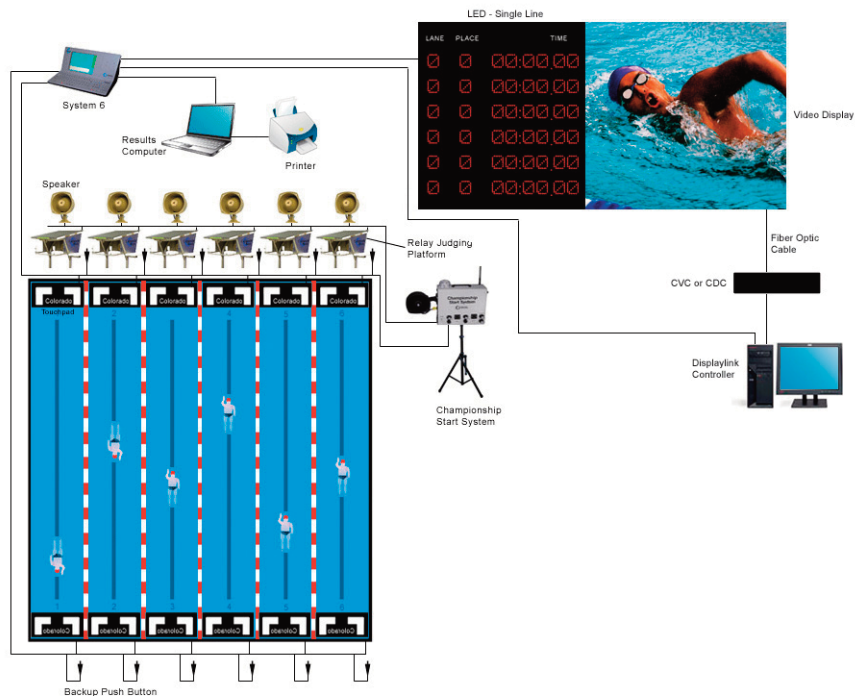

Colorado Time Systems

1551 East 11th Street, Loveland, CO • phone: +1(970)667-1000 • fax: +1(970)667-5876
toll-free: (800)279-0111 • www.coloradotime.com