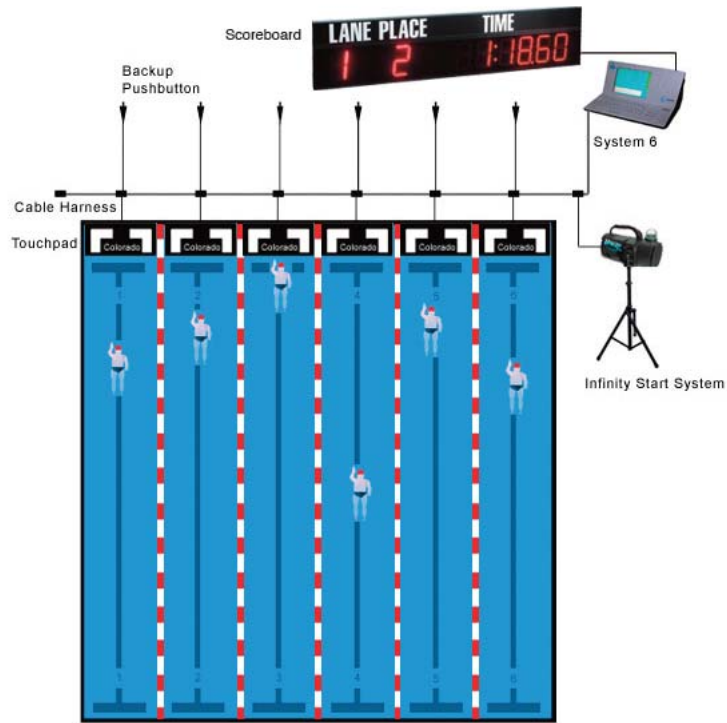

System 6 Timing Configurations

Basic Touchpad Timing System with System 6

Championship Timing System with System 6