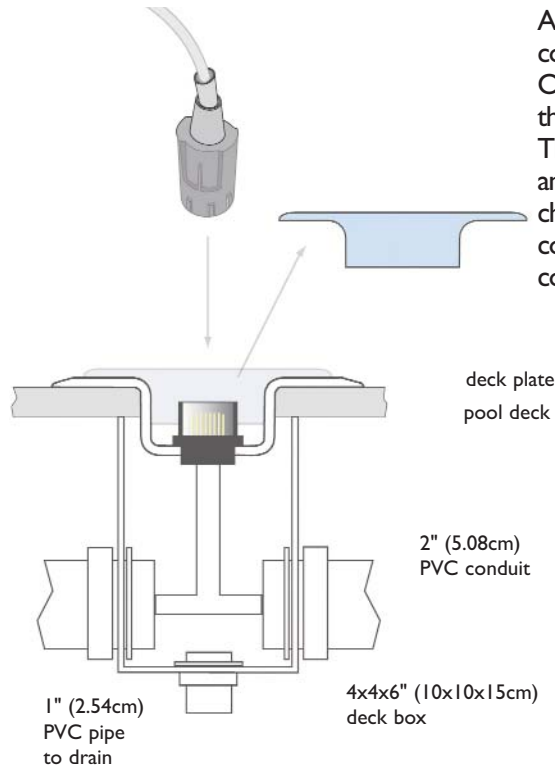

# Quick Connect Deck Plate

The Quick Connect Deck Plate system from Colorado Time Systems keeps your pool deck free from cables and makes set up quick and easy. The Quick Connect Deck Plate provides integrated support for our speedlight technology.

## Connection hub under the starting block

A connection hub under the block replaces the traditional deck plate as the place where all the electrical components plug in:

- relay judging platform
- touchpad
- speedlights
- individual lane speaker
- 3 backup buttons for judges

All electrical components, including connection hubs, speakers and relay judging platforms, are removable for dry, safe storage during non-practice/non-meet times.

## Deck plate connector

A military connector with gold-plated connections is mounted in the pool deck. One short cable runs from this deck plate to the connection hub under the starting block. This system provides greater convenience and less possibility of corrosion from pool chemicals and water. The connector is covered when not in use to prevent corrosive build-up.