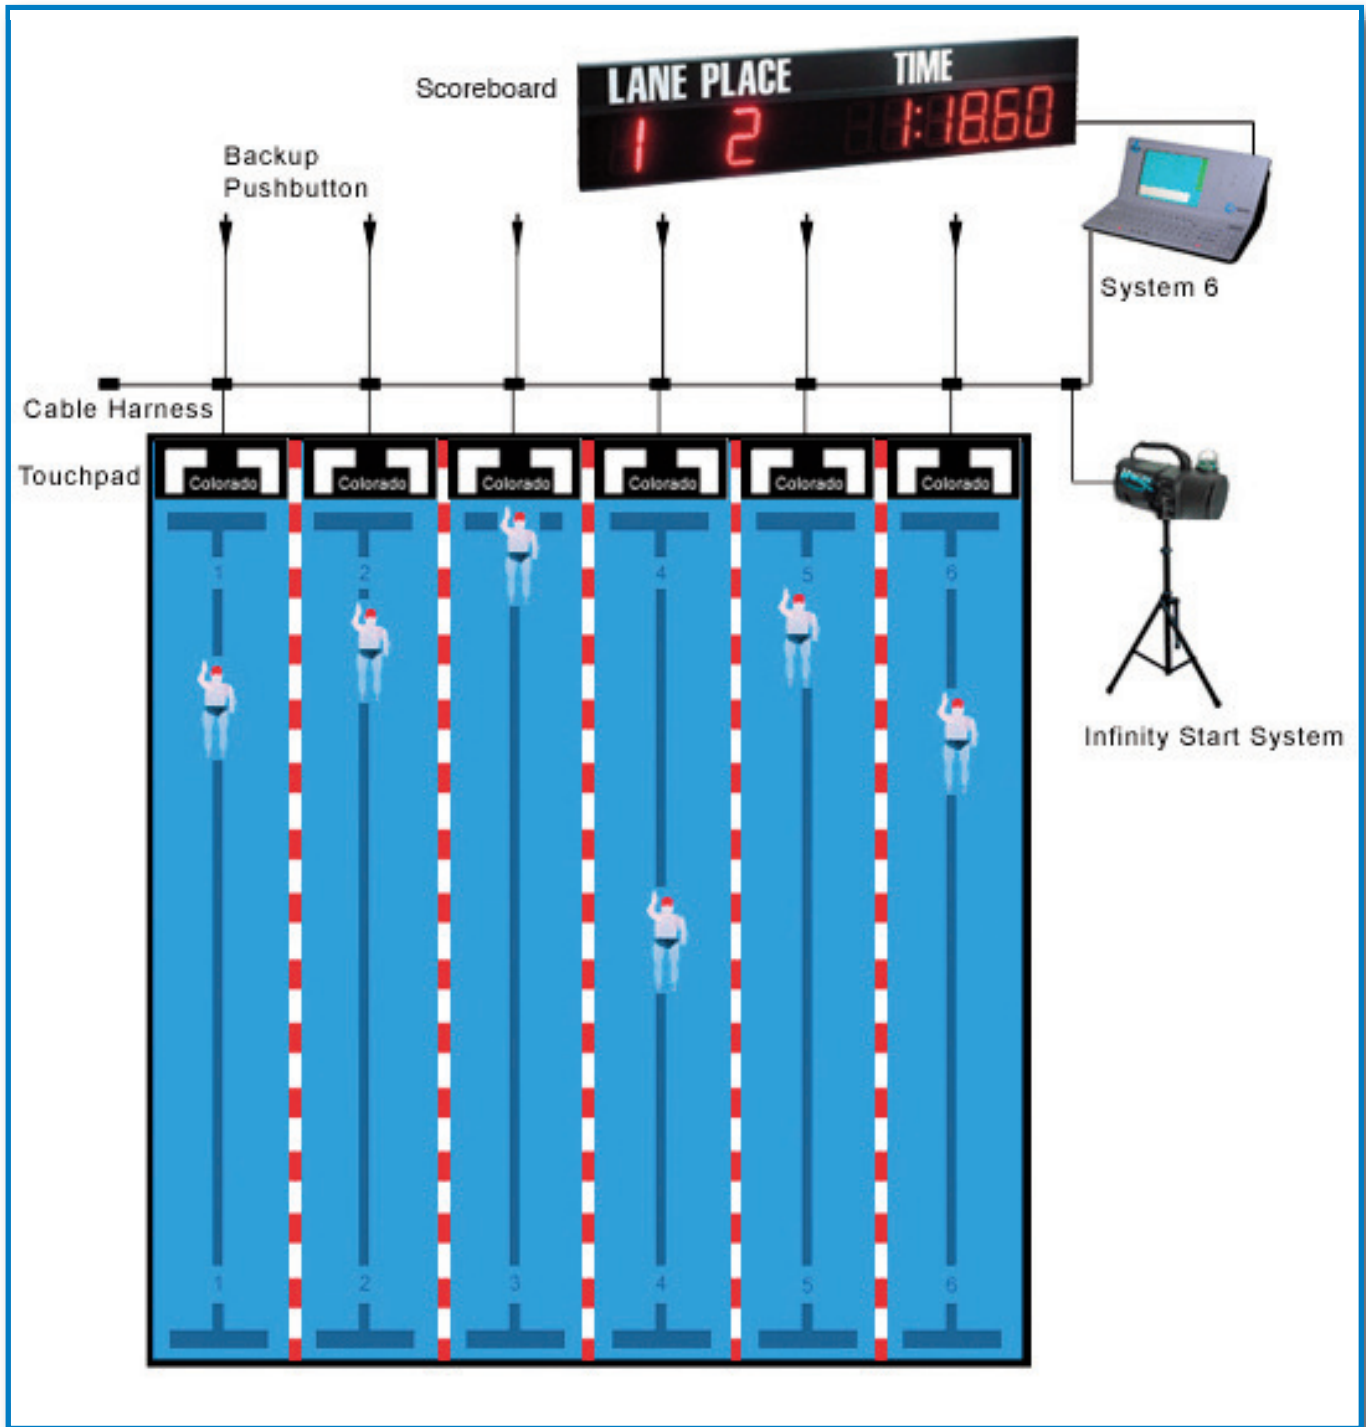

Basic Touchpad Swim Timing

Revised 04/10